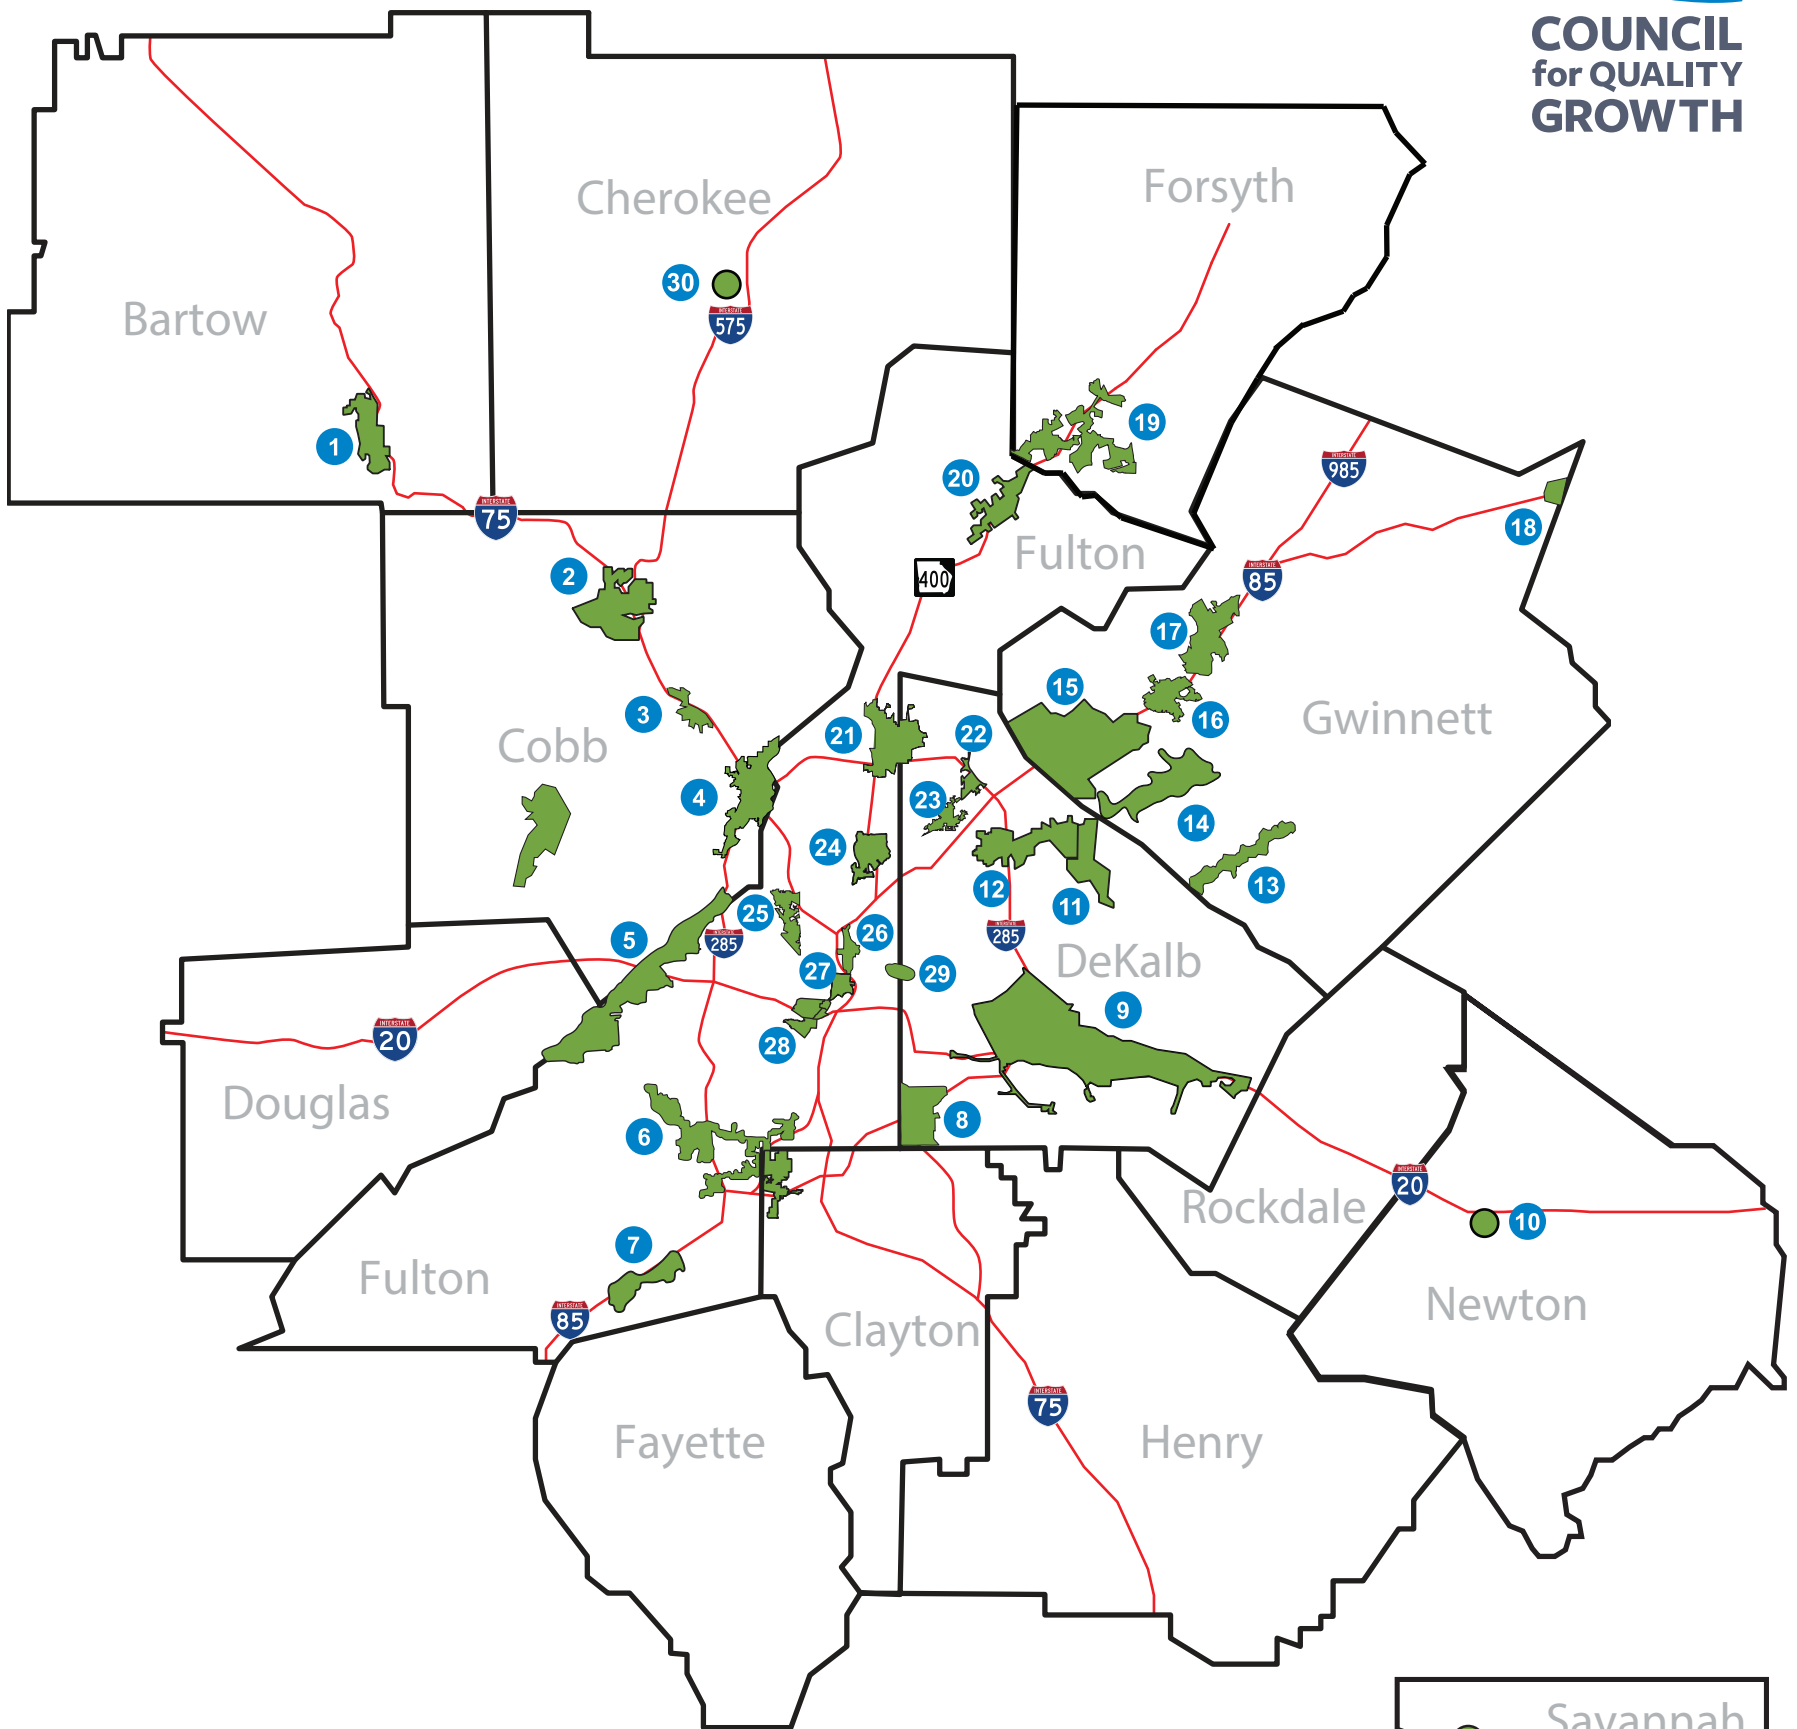

Georgia CIDs

- | | | |
|-------------------------------------|--------------------------------------|--|
| 1 Red Top CID | 12 Tucker Northlake CID | 23 Chamblee Doraville CID |
| 2 Town Center CID | 13 Evermore CID | 24 Buckhead CID |
| 3 Gateway Marietta CID | 14 Lilburn CID | 25 Upper Westside CID |
| 4 Cumberland CID | 15 Gateway 85 CID | 26 Midtown Improvement District (Midtown Alliance) |
| 5 Boulevard CID (Fulton Industrial) | 16 Gwinnett Place CID | 27 Atlanta Downtown Improvement District |
| 6 ATL Airport CIDs | 17 Sugarloaf CID | 28 West End CID |
| 7 South Fulton CID | 18 Braselton CID | 29 Little Five Points CID |
| 8 Metro South CID | 19 South Forsyth CID | 30 Canton Marketplace CID |
| 9 East Metro CID | 20 True North 400 (North Fulton CID) | 31 Savannah Waterfront CID |
| 10 Highway 278 CID | 21 Perimeter CIDs | |
| 11 Tucker Summit CID | 22 Assembly CID | |